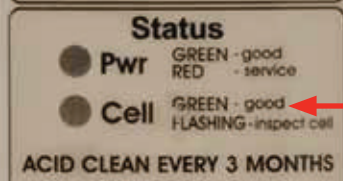

Two LED Salt Level Indicators

Two-color Status Displays

Five Sanitizer Output Levels with Two-button Control

Choose from Three Models:

IntelliChlor IC20

The economical choice for smaller pools up to 20,000 gallons.

- Produces up to .70 pounds of chlorine every 24 hours

IntelliChlor IC40

The capacity to sanitize larger residential and smaller commercial pools up to 40,000 gallons.

- Produces up to 1.40 pounds of chlorine every 24 hours

IntelliChlor IC60

With extra capacity for pools up to 60,000 gallons.

- Produces up to 2.0 pounds of chlorine every 24 hours

Simple, Safe, Automatic

Monitoring chlorine production is easy with the IntelliChlor chlorine generator. It's the only one with all controls and displays built into the cell—and the **only** one providing so much helpful feedback to you. Just select from one of five sanitizing levels to easily manage chlorine addition.

- Easy-to-view displays enable fast checking of salt levels, cell cleanliness, sanitizer output and water flow.
- Adjustment is as easy as pressing two buttons.
- All performance data—production settings, hours of operation, chlorine output, cell cleaning cycles, salt readings and water temperature averages—is captured daily, making it easy to maintain perfect water.
- Exclusive cell use tracking feature communicates remaining hours of cell life in real-time.
- Integrated sensors in the generator cell ensure that water flow is adequate for safe chlorine generation; under low water temperature conditions, automatic shut-off feature protects the unit and prolongs cell life.
- One-year warranty. See warranty for complete details.

NOTE: Stand-alone installations require a power center (PN 520556).

Reliability is Built In

The IntelliChlor chlorine generator is engineered to stand up to the toughest pool conditions and provide years of dependable performance.

- Titanium electrode cell blades are coated with Ruthenium oxide.
- Control electronics are isolated in the cell, away from high heat components, for longer cell life.
- Electronics are waterproofed for maximum reliability.
- Rugged, dependable power supply/transformer is UL Approved and includes 15' of UL Approved cable with easy installation via quick connector on power supply.
- Union inlet and outlet connections make cell replacement fast and easy.

Engineered for Safety

The IntelliChlor chlorine generator meets important standards for safety.

- The power supply cell and electronics meet the requirements of the UL 1081 Standard—the industry standard for pool chlorine generators.
- The power supply itself is UL Approved with flammability rating UL 94VO.